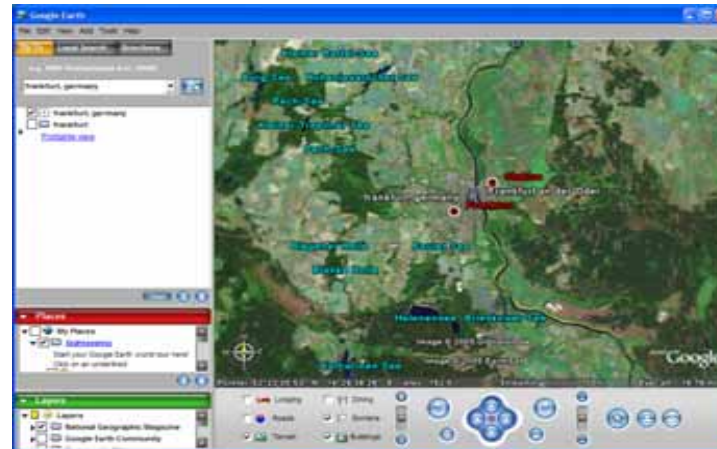

Qt-based applications are used daily by an estimated 15-20 million people. Applications such as **Adobe Photoshop Elements®**, **Google Earth™**, **Skype®**, and the **KDE (K Desktop Environment)**

Qtopia BY TROLLTECH.
ONE PLATFORM. NO LIMITS.