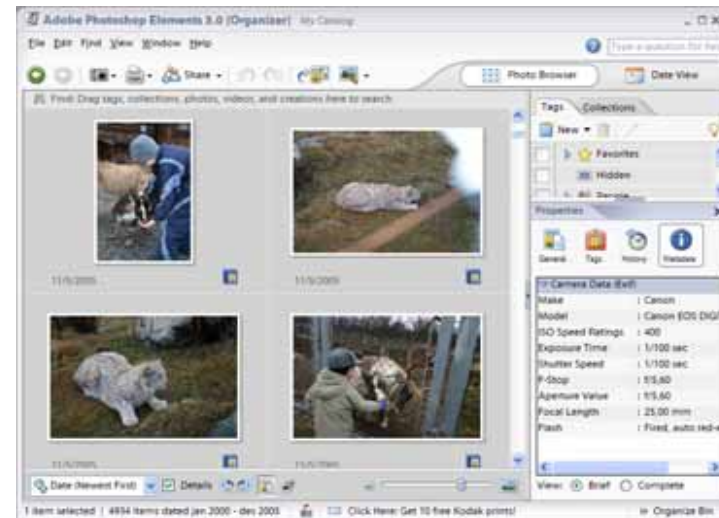

Qt-based applications are used daily by an estimated 15-20 million people. Applications such as **Adobe Photoshop Elements®**, **Google Earth™**, **Skype®**, and the **KDE (K Desktop Environment)**

Qtopia BY TROLLTECH.
ONE PLATFORM. NO LIMITS.